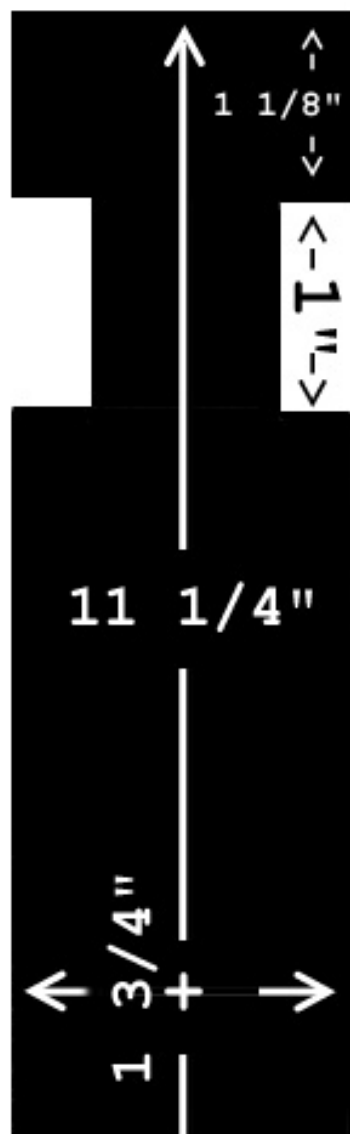

Napkin Rod Template

To use: Print template
and connect sections.

WARNING: Print size
may vary from computer
to computer.

Napkin Holder: Side Template