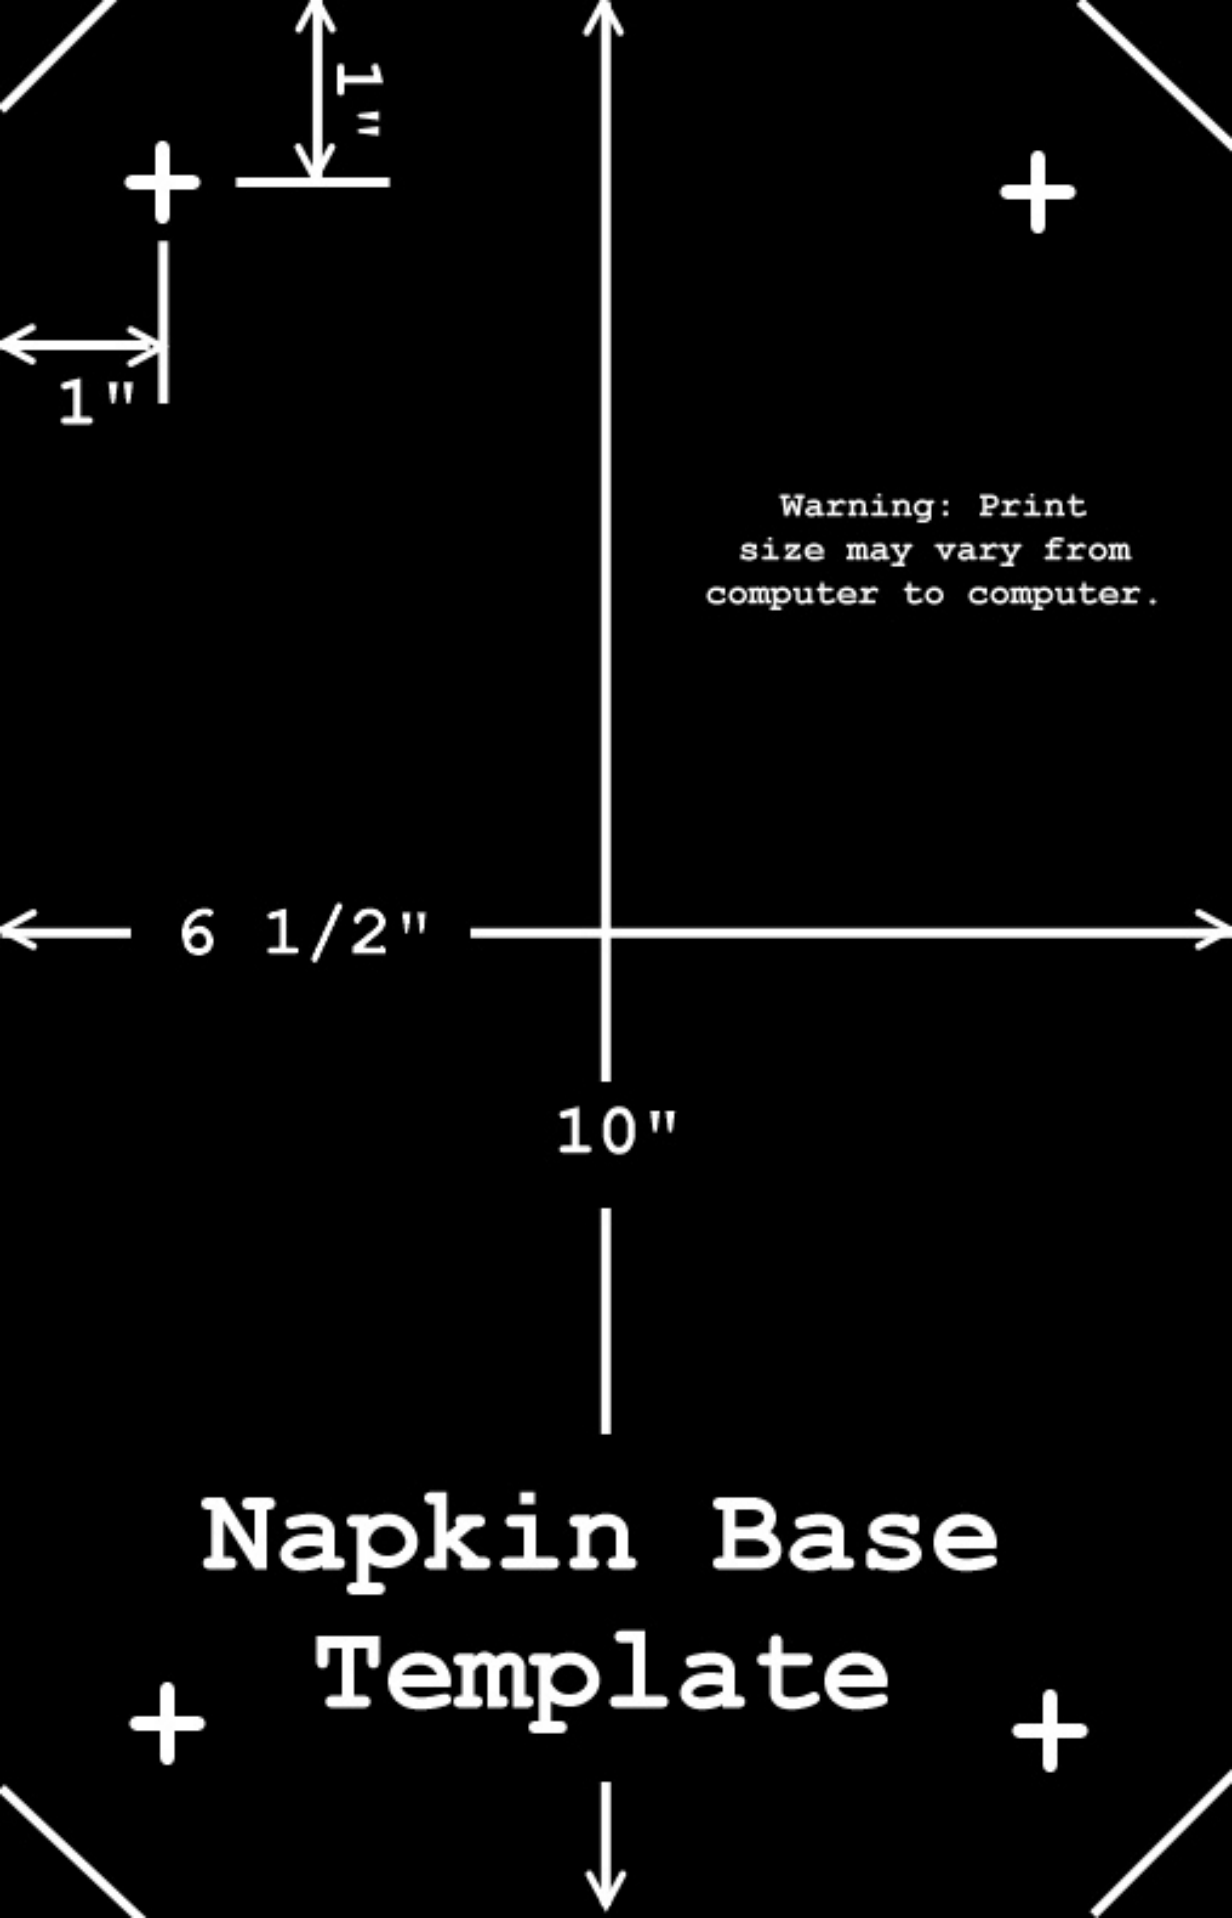

Napkin Rod Template

To use: Print template
and connect sections.

WARNING: Print size
may vary from computer
to computer.

Napkin Holder: Side Template